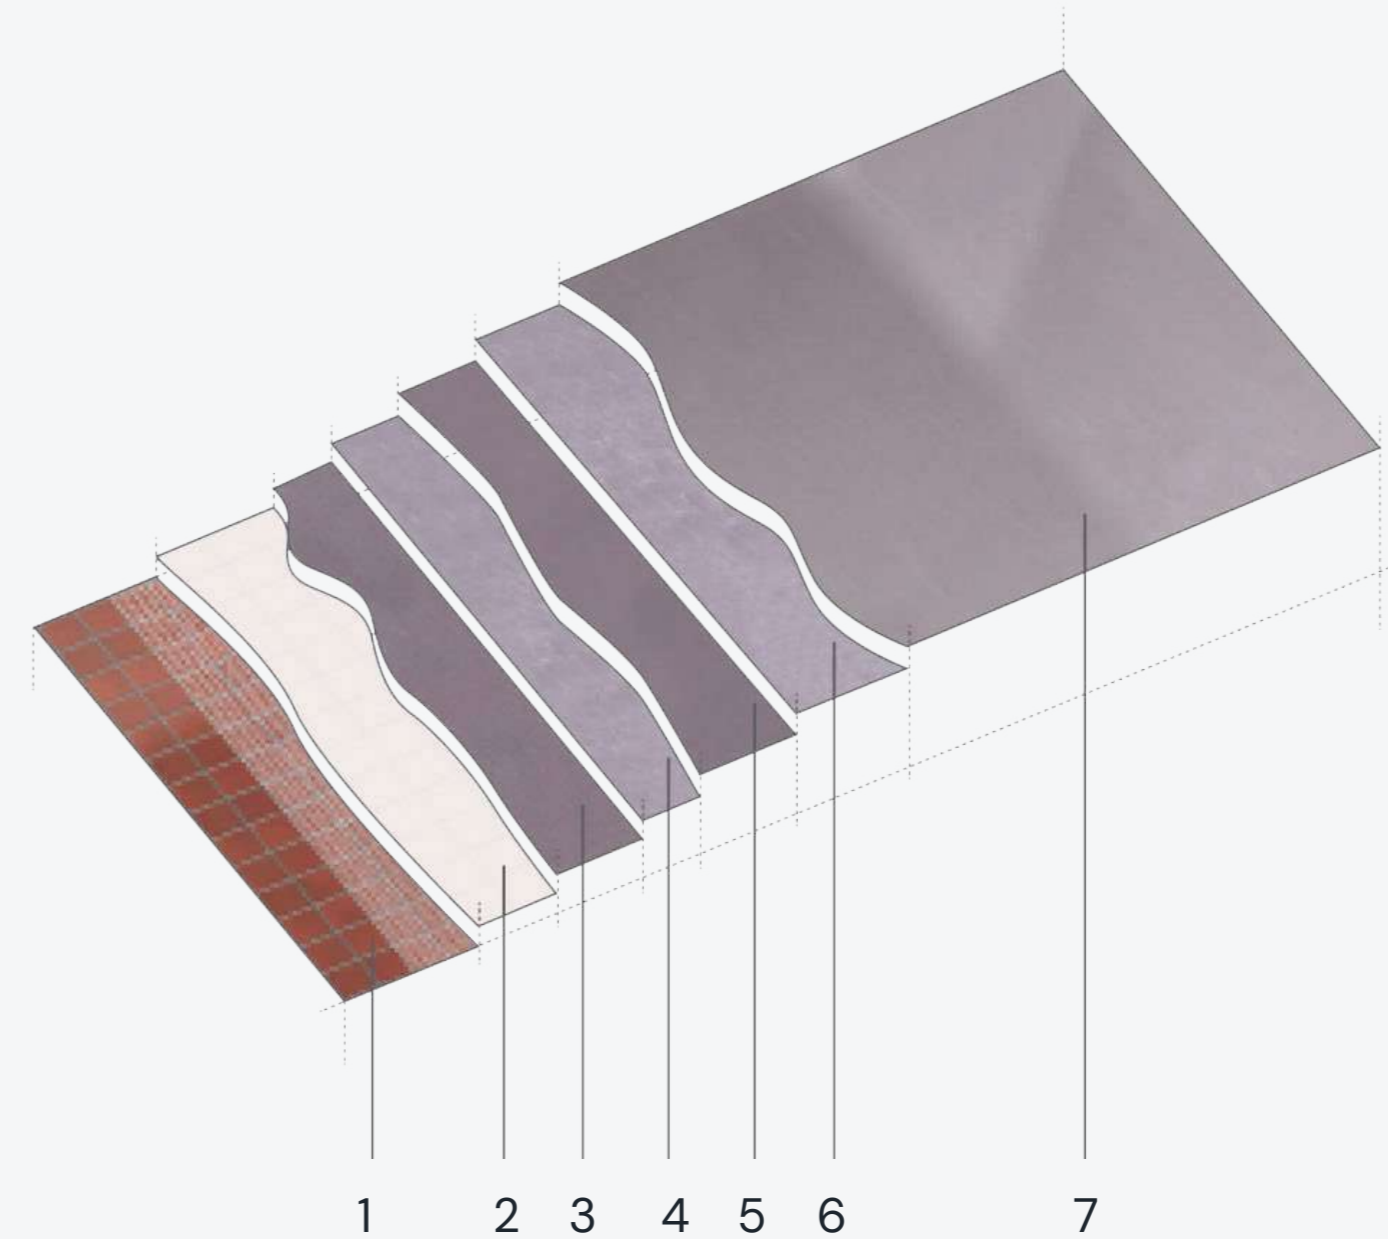

PHASES OF APPLICATION

1. Surface Preparation.
  (Different surfaces may require different preparation procedures)
- 2-4. Application of 2 Base Coats
- 3-5. Sanding and Cleaning
6. Application of finish coat
7. Sanding and Cleaning
8. Application of Protective Sealer